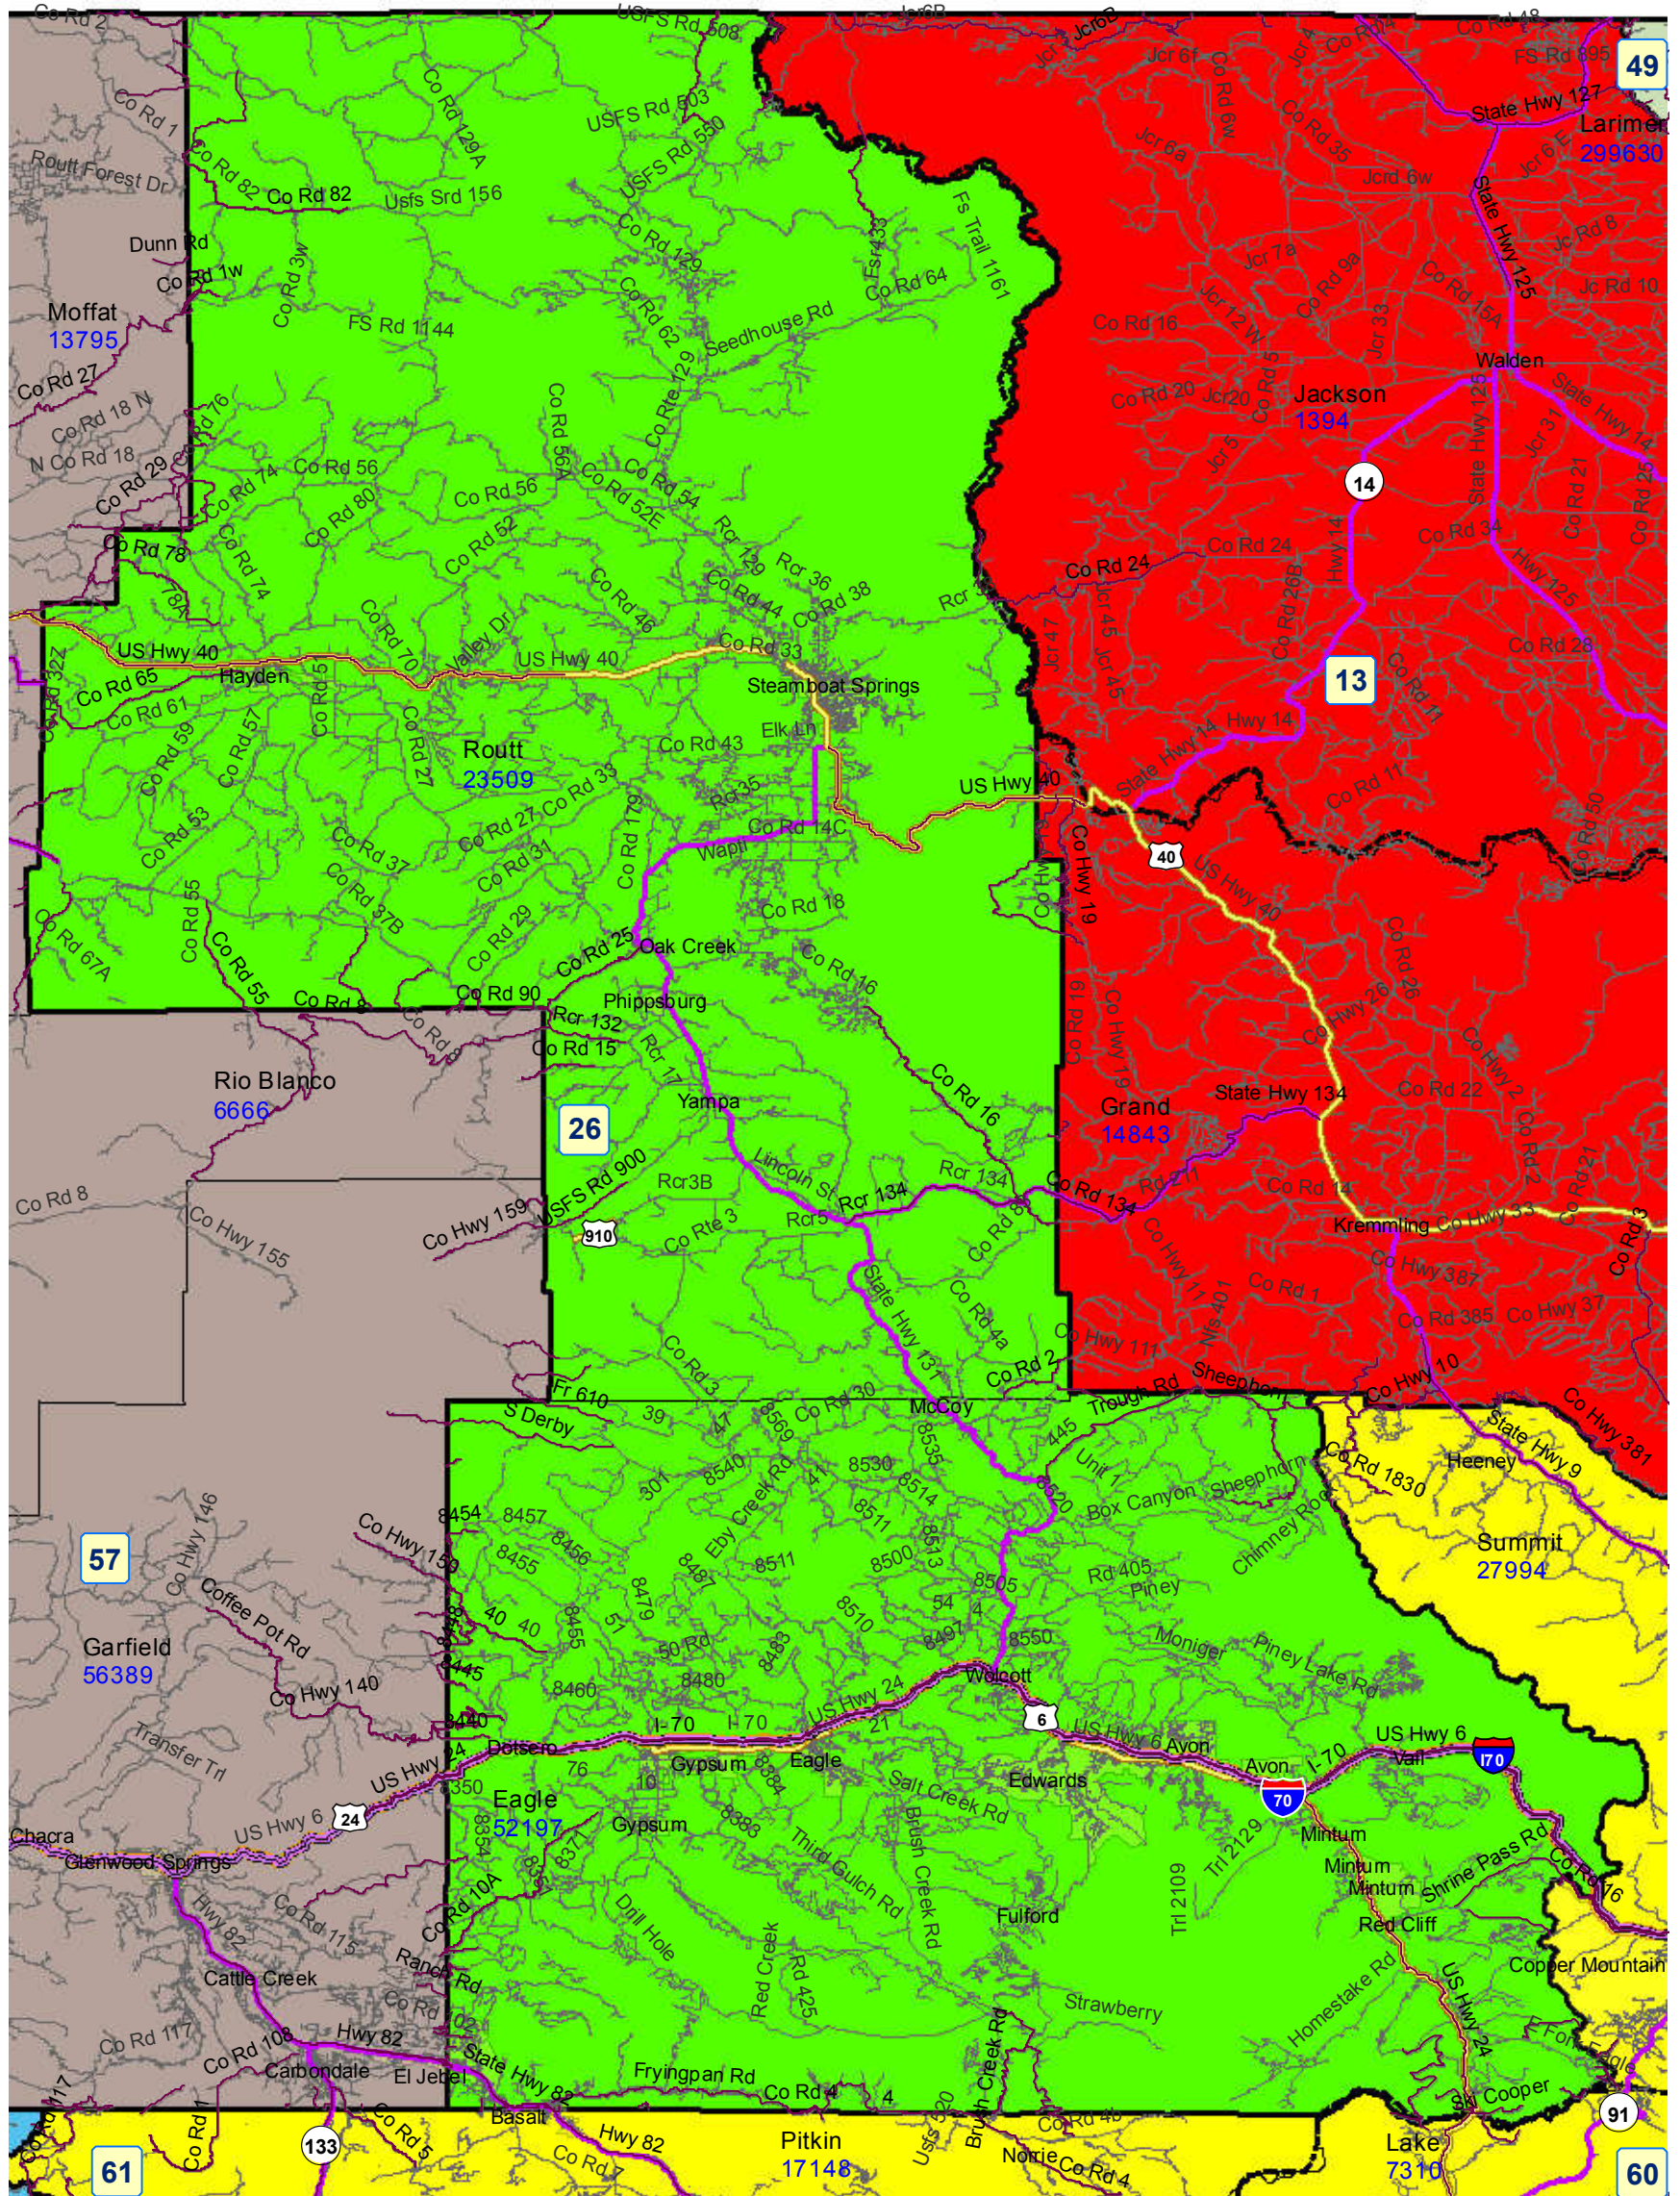

Party	Number	Percent
Republican	10,899	30.78%
Democratic	10,731	30.31%
Unaffiliated	13,356	37.72%
Minor Party	421	1.19%

Voting Age Population: 57,997

Population Demographics

Race/Ethnicity	Number	Percent
White-Non Hispanic	56,415	74.52%
Hispanic	17,289	22.84%
Black	462	0.61%
American Indian or Alaskan Native	419	0.55%
Asian	919	1.21%
Hawaiian or Pacific Islander	81	0.11%
Other	121	0.16%

2010 Election Results

Election	Party	Number	Percent
U.S. Senate	Republican	9,694	40.52%
	Democratic	12,988	54.29%
	Minor Party	1,242	5.19%
Governor	Republican	3,581	14.89%
	Democratic	14,489	60.23%
	Minor Party	5,986	24.88%
Treasurer	Republican	10,676	47.20%
	Democratic	11,941	52.80%

Eagle County RE 50
Hayden RE-1
Lake County R-1
Meeker RE-1
Moffat County RE:NO 1
North Park R-1
Roaring Fork RE-1
South Routt RE 3
Steamboat Sprgs RE-2
Summit RE-1
West Grand 1-JT

House District 26 After 2011 Reapportionment

House District 26 After 2011 Reapportionment