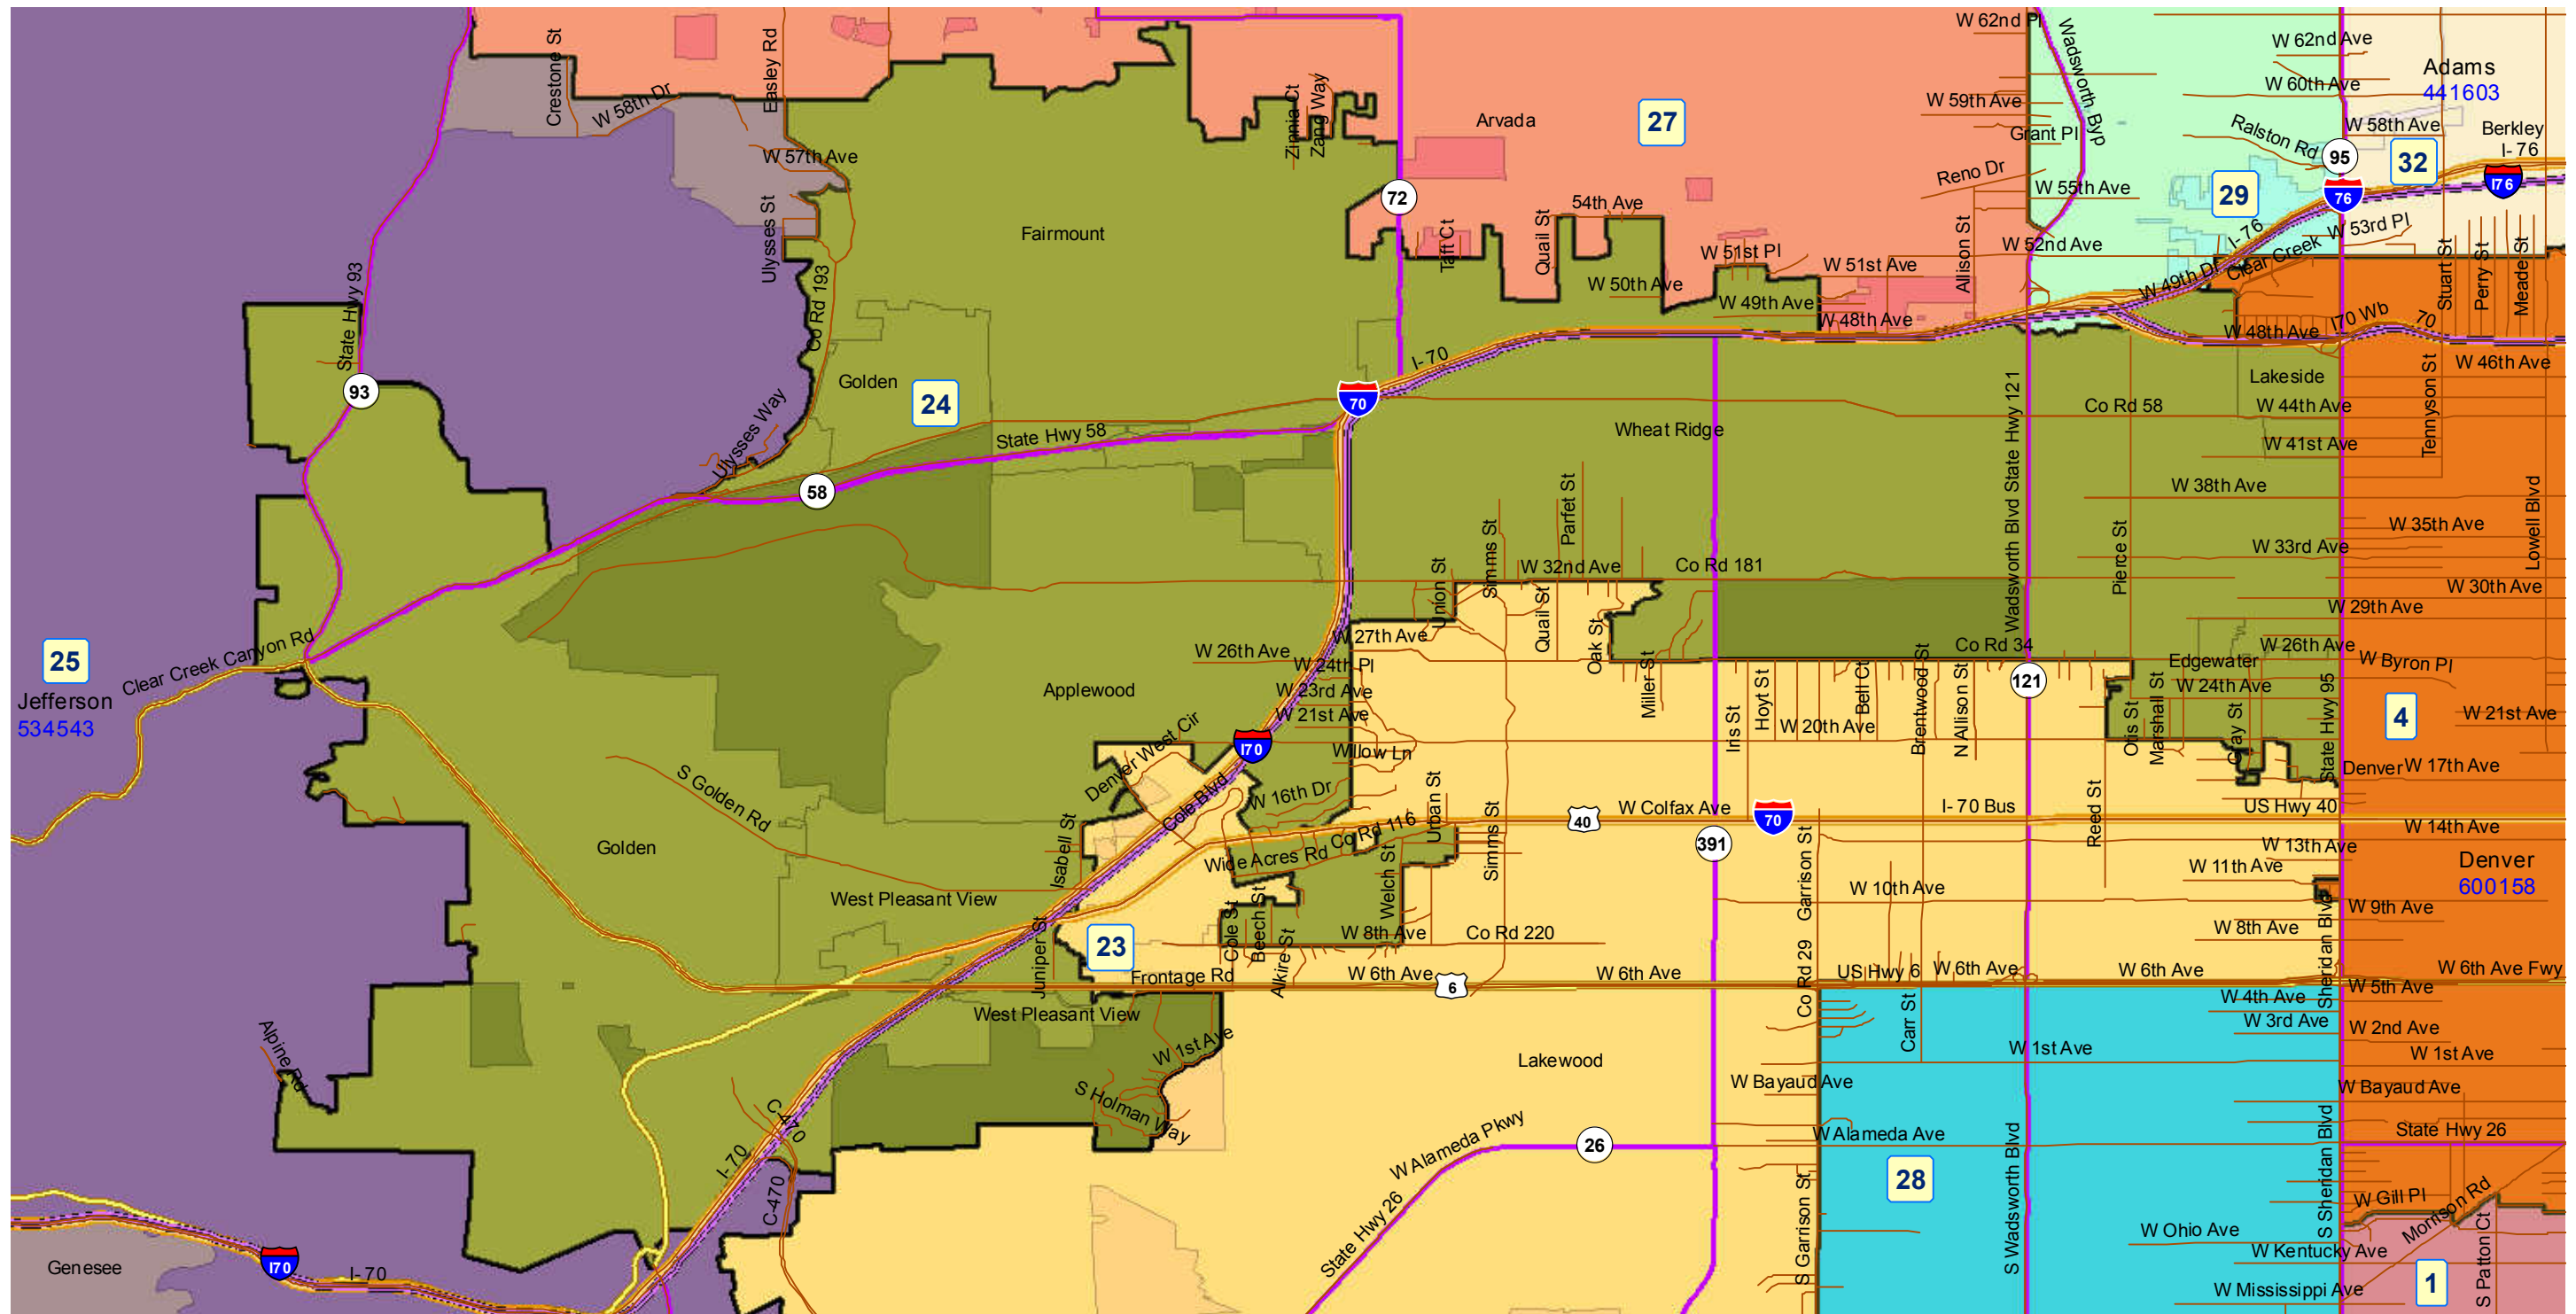

House District 24 After 2011 Reapportionment

Prepared by Reapportionment Commission Staff
December 2011